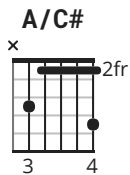

# Queen Of Rain chords by Roxette

Difficulty: novice

Tuning: E A D G B E

## CHORDS

[Verse 1]

**Bm**

In that big big house there are fifty doors

**G**

And one of them leads to your heart.

**Bm**

In the time of spring I passed your gate