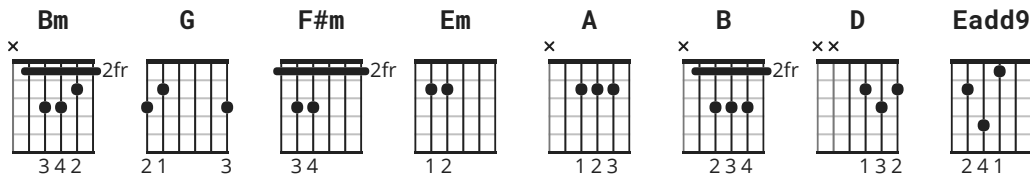

# Queen Of Rain chords by Roxette

Difficulty: novice

Tuning: E A D G B E

## CHORDS

[Verse 1]

**Bm**

In that big big house there are fifty doors

**G**

And one of them leads to your heart.

**Bm**

In the time of spring I passed your gate

[Chorus]

**G** **A**  
There's a time for the good in life,

**D** **Eadd9**

A time to kill the pain in life,

**G** **A** **Bm**

Dream about the sun you queen of rain

[Verse 2]

**Bm**

[Bridge]

**A Bm Em A Bm A/C# D Eadd9 G A**

**F#m Em F#m Bm**  
Time went by as I wrote your name in the sky,  
**A B**  
Fly fly away, bye bye.

[Chorus]

**G A**  
There's a time for the good in life,  
**D Eadd9**  
A time to kill the pain in life,  
**G A Bm**  
Dream about the sun you queen of rain  
**G A**  
It's time to place your bets in life,  
**D Eadd9**  
I've played the loser's game of life,  
**G A Em**  
Dream about the sun you queen of rain